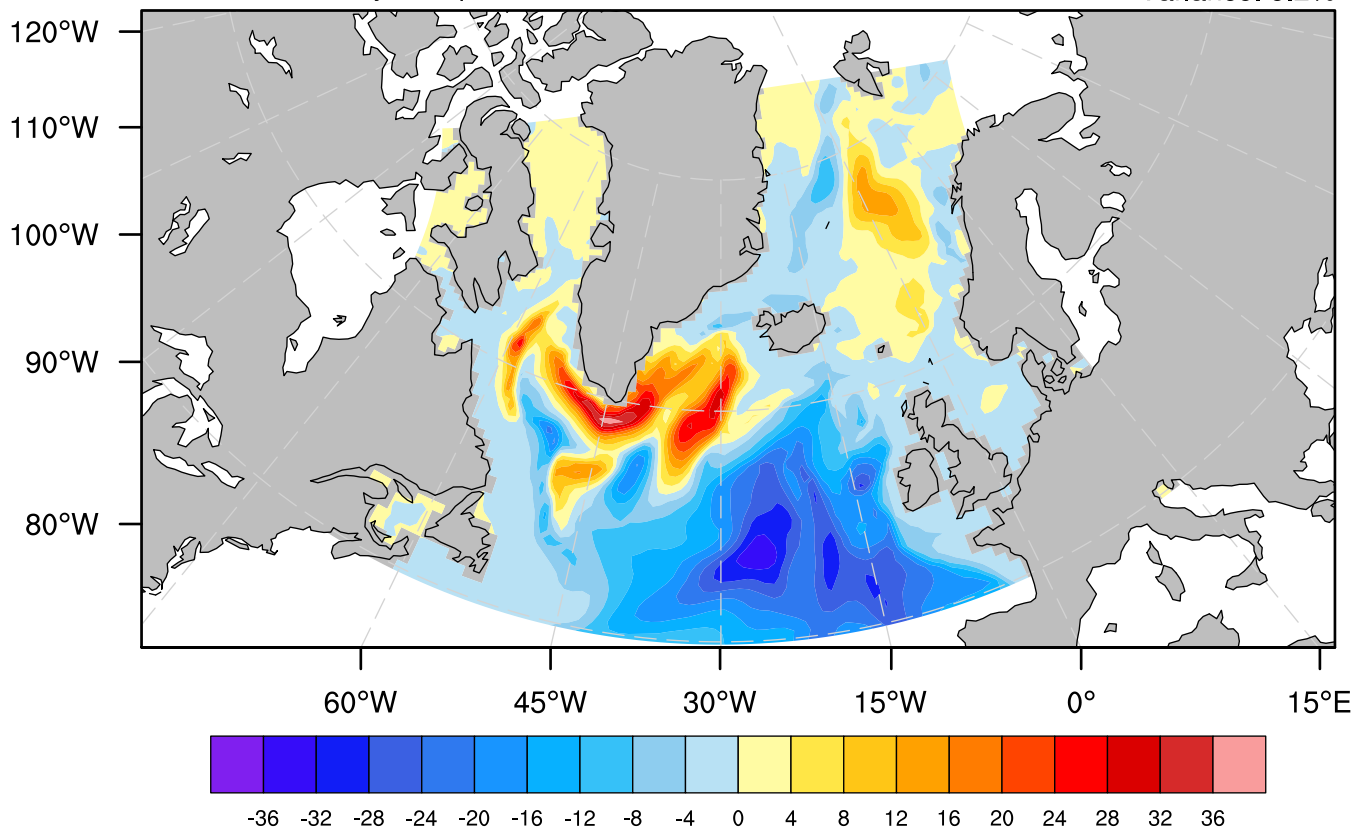

EOF3 of Mixed Layer Depth

Variance: 8.2%

PC3 of Mixed Layer Depth