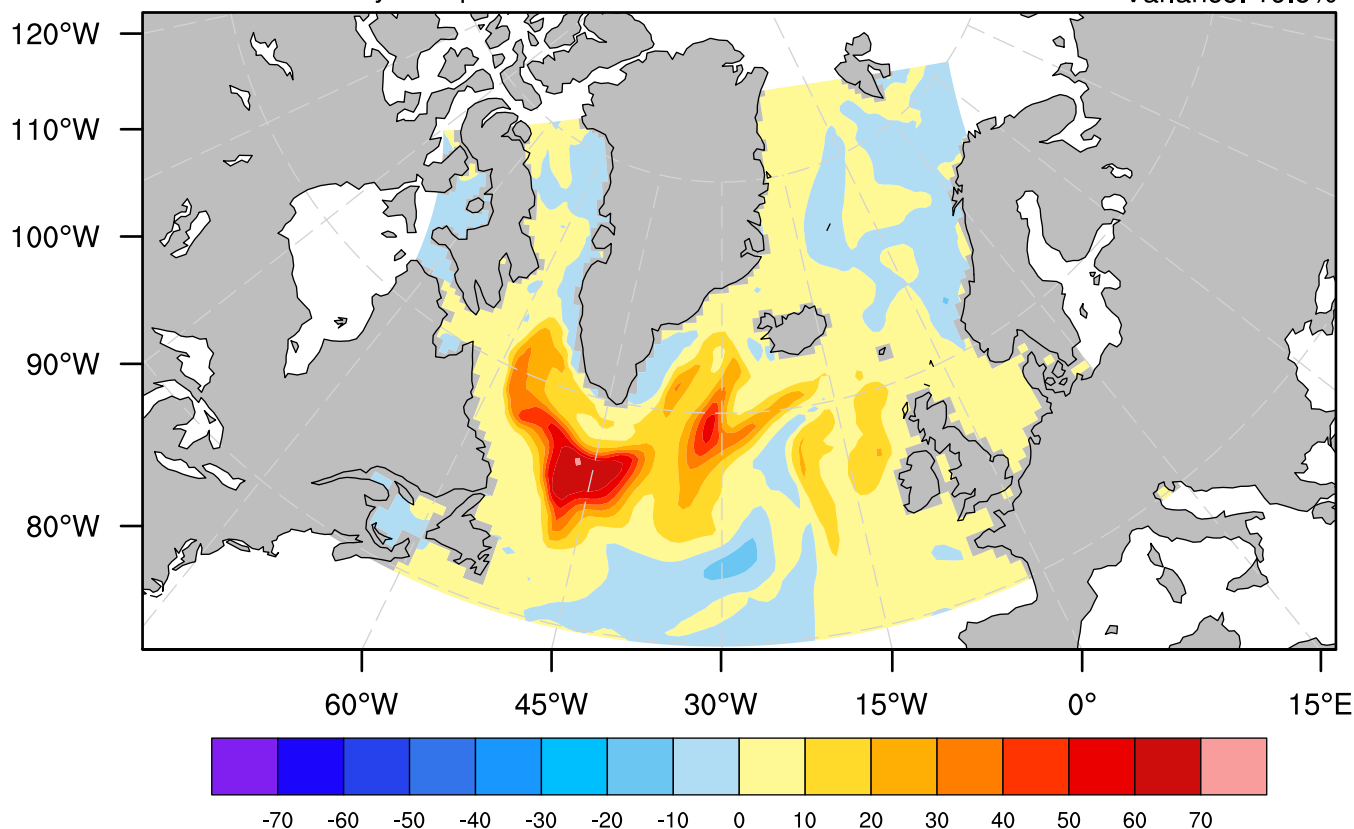

EOF1 of Mixed Layer Depth

Variance: 19.8%

PC1 of Mixed Layer Depth