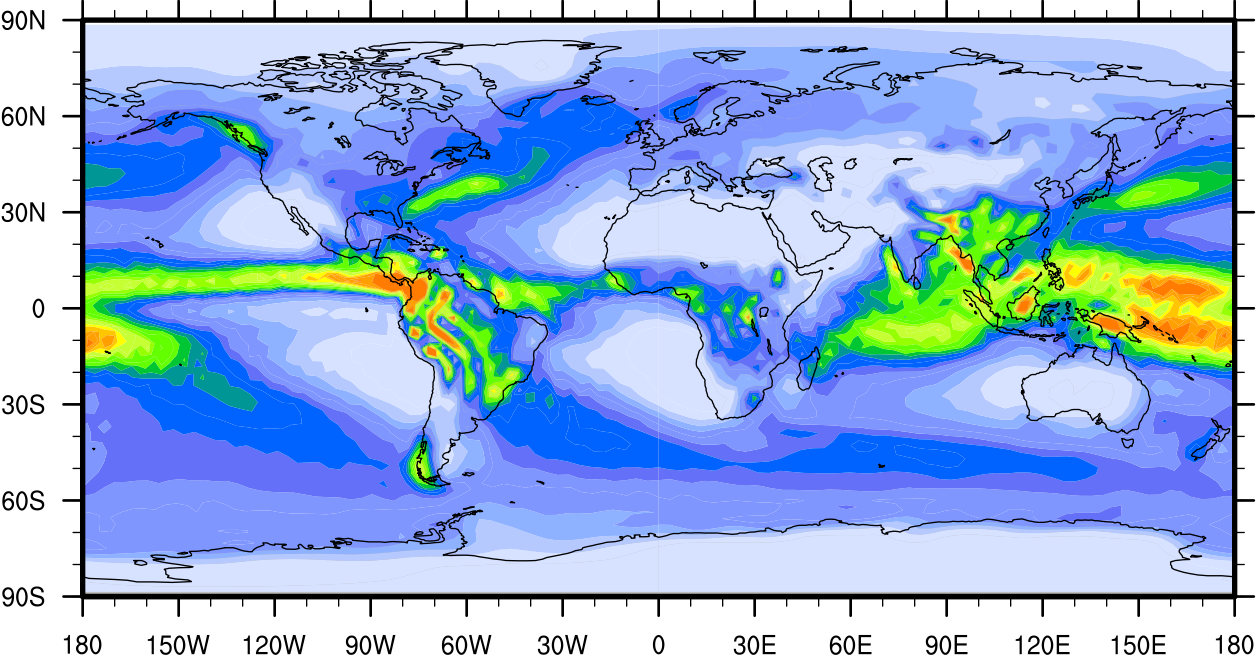

Monthly Precipitation Rate at surface

year=(1948 : 2009); mon=all

range (0.023 : 17.97) mm/day

0 1 2 3 4 5 6 7 8 9 10