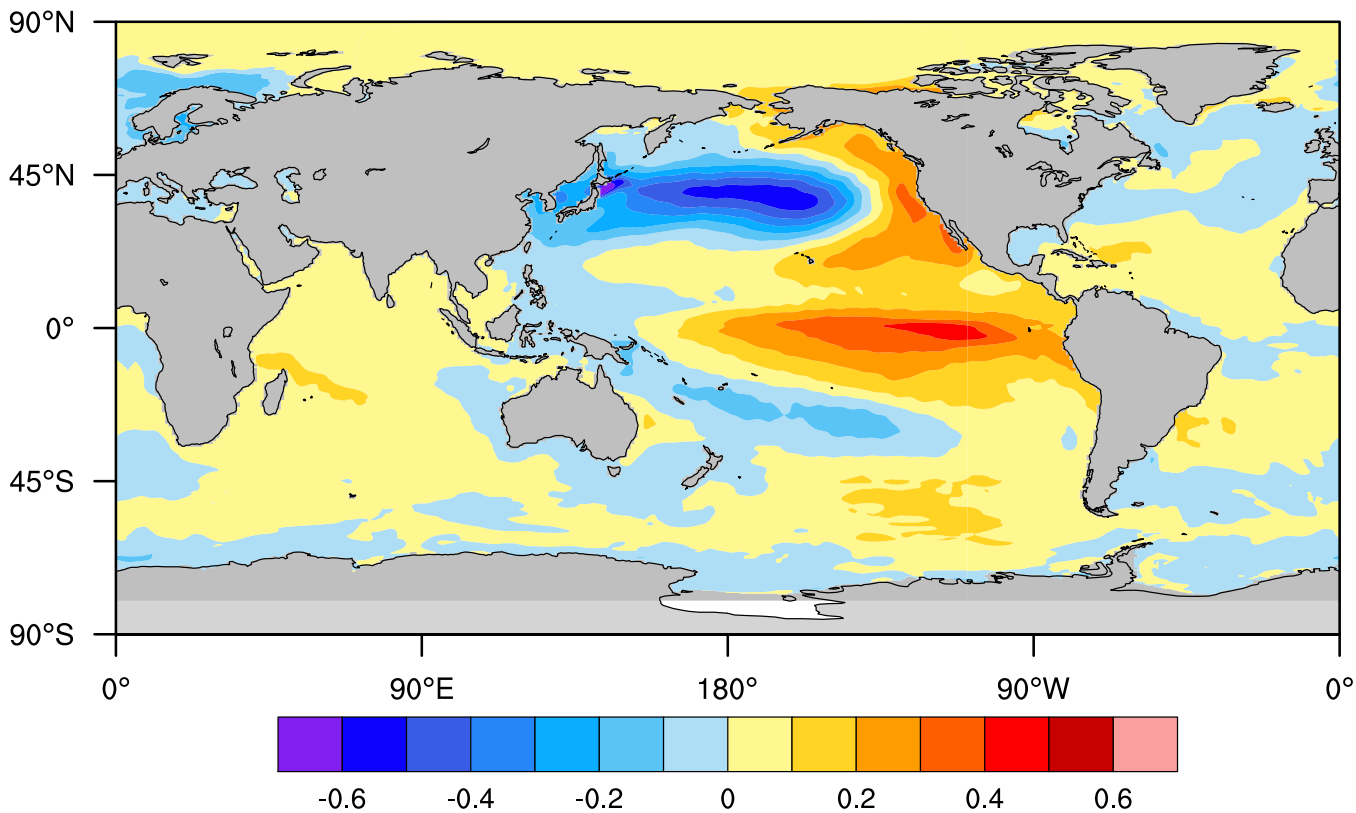

SST anomaly regressed to PDO index

degC

PDO index