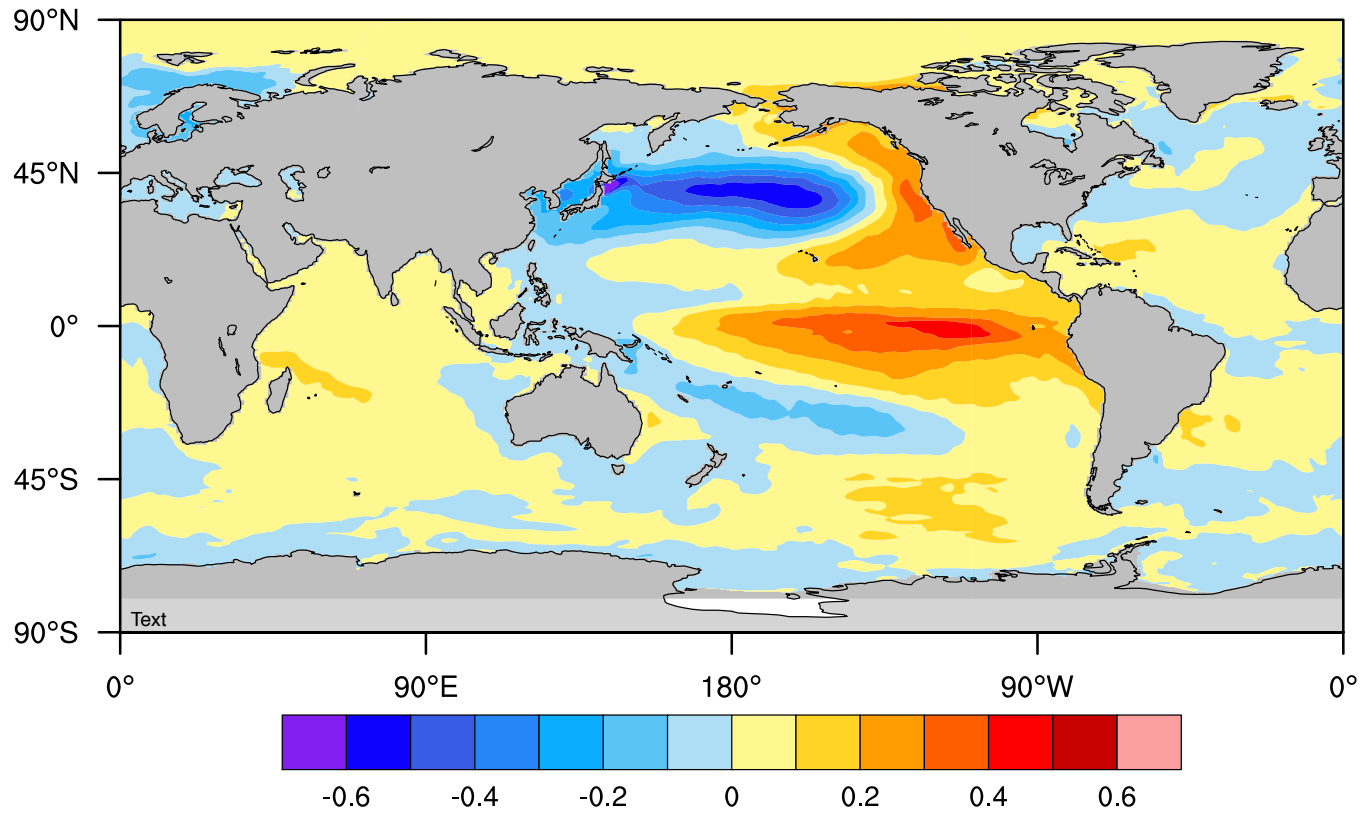

SST anomaly regressed to PDO index

degC

PDO index